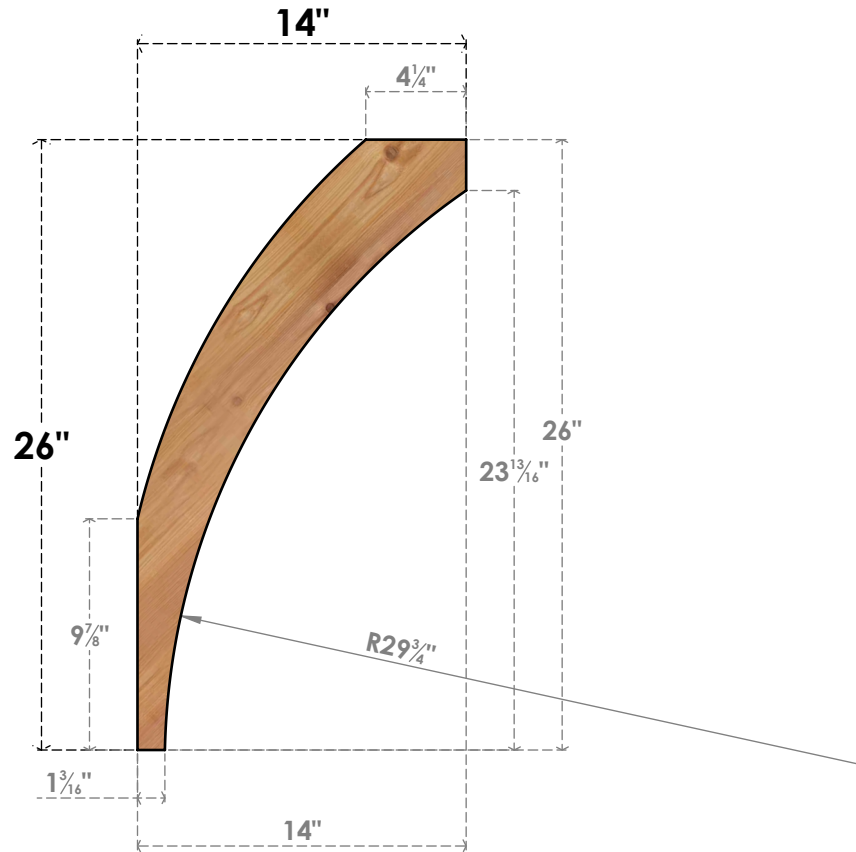

BRC04X14X26THR00SWR

3 1/2"W X 14"D X 26"H THORTON SMOOTH BRACE, WESTERN RED CEDAR

SIDE

FRONT

EKENA MILLWORK
 2300 WEST MAIN ST.
 CLARKSVILLE, TX 75426
 TOLL FREE: 866-607-0453
 WWW.EKENAMILLWORK.COM

NOTES

1. INSTALLATION TO BE COMPLETED IN ACCORDANCE WITH MANUFACTURER'S SPECIFICATIONS.
2. DRAWING MAY NOT BE TO SCALE
3. THIS DRAWING IS INTENDED FOR DESIGN AND PLANNING PURPOSES ONLY.
4. ALL INFORMATION CONTAINED HEREIN WAS CURRENT AT THE TIME OF DEVELOPMENT BUT MUST BE REVIEWED AND APPROVED BY THE PRODUCT MANUFACTURER TO BE CONSIDERED ACCURATE.
5. PRODUCTS ARE NOT KILN DRIED. THIS ITEM IS UNIQUE AND WILL CONTAIN THE NATURAL VARIATIONS THAT THE WOOD SPECIES OFFERS. THIS MAY RESULT IN VARIATIONS UP TO 1/4"