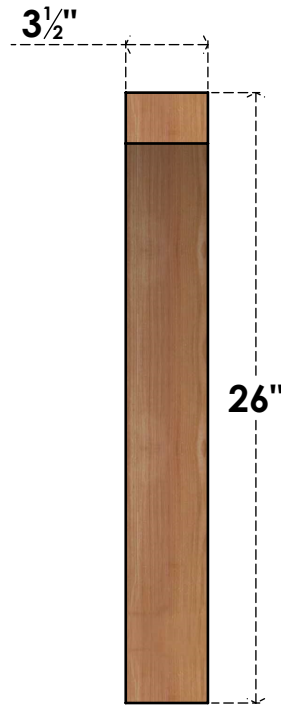

BRC04X14X26THR00SWR

3 1/2"W X 14"D X 26"H THORTON SMOOTH BRACE, WESTERN RED CEDAR

SIDE

FRONT

EKENA MILLWORK
 2300 WEST MAIN ST.
 CLARKSVILLE, TX 75426
 TOLL FREE: 866-607-0453
 WWW.EKENAMILLWORK.COM

NOTES

1. INSTALLATION TO BE COMPLETED IN ACCORDANCE WITH MANUFACTURER'S SPECIFICATIONS.
2. DRAWING MAY NOT BE TO SCALE
3. THIS DRAWING IS INTENDED FOR DESIGN AND PLANNING PURPOSES ONLY.
4. ALL INFORMATION CONTAINED HEREIN WAS CURRENT AT THE TIME OF DEVELOPMENT BUT MUST BE REVIEWED AND APPROVED BY THE PRODUCT MANUFACTURER TO BE CONSIDERED ACCURATE.
5. PRODUCTS ARE NOT KILN DRIED. THIS ITEM IS UNIQUE AND WILL CONTAIN THE NATURAL VARIATIONS THAT THE WOOD SPECIES OFFERS. THIS MAY RESULT IN VARIATIONS UP TO 1/4"